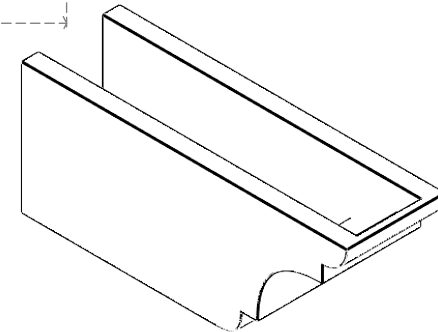

ITEM NUMBER: RFTURO06X08000X20000X008NEB00RCPR

6"W X 8"H X 20"L TIMBERTHANE ROUGH CEDAR NEW BRIGHTON FAUX WOOD OPEN RAFTER TAIL, 8"L END, PRIMED TAN

ISOMETRIC

GENERATED DATE : 03/02/2023

EKENA MILLWORK
2300 WEST MAIN ST.
CLARKSVILLE, TX 75426
TOLL FREE: 866-607-0453
WWW.EKENAMILLWORK.COM

NOTES

1. INSTALLATION TO BE COMPLETED IN ACCORDANCE WITH MANUFACTURER'S SPECIFICATIONS.
2. DRAWING MAY NOT BE TO SCALE
3. THIS DRAWING IS INTENDED FOR DESIGN AND PLANNING PURPOSES ONLY.
4. ALL INFORMATION CONTAINED HEREIN WAS CURRENT AT THE TIME OF DEVELOPMENT BUT MUST BE REVIEWED AND APPROVED BY THE PRODUCT MANUFACTURER TO BE CONSIDERED ACCURATE.
5. TIMBERTHANE ARCHITECTURAL PRODUCTS ARE MADE FROM HIGH DENSITY URETHANE AND COME FACTORY PRIMED