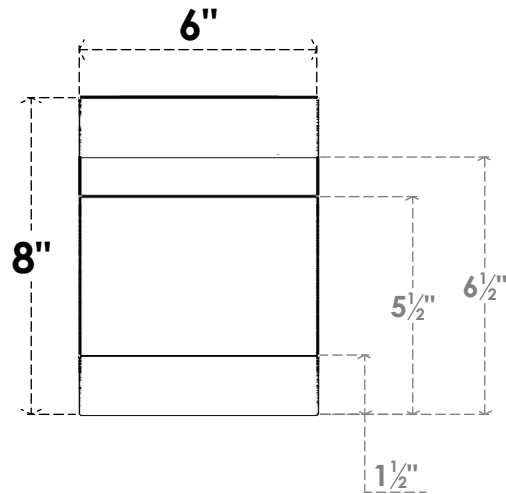

ITEM NUMBER: RFTURO06X08000X20000X008NEB00RCPR

6"W X 8"H X 20"L TIMBERTHANE ROUGH CEDAR NEW BRIGHTON FAUX WOOD OPEN RAFTER TAIL, 8"L END, PRIMED TAN

ISOMETRIC

GENERATED DATE : 03/02/2023

EKENA MILLWORK
2300 WEST MAIN ST.
CLARKSVILLE, TX 75426
TOLL FREE: 866-607-0453
WWW.EKENAMILLWORK.COM

NOTES

1. INSTALLATION TO BE COMPLETED IN ACCORDANCE WITH MANUFACTURER'S SPECIFICATIONS.
2. DRAWING MAY NOT BE TO SCALE
3. THIS DRAWING IS INTENDED FOR DESIGN AND PLANNING PURPOSES ONLY.
4. ALL INFORMATION CONTAINED HEREIN WAS CURRENT AT THE TIME OF DEVELOPMENT BUT MUST BE REVIEWED AND APPROVED BY THE PRODUCT MANUFACTURER TO BE CONSIDERED ACCURATE.
5. TIMBERTHANE ARCHITECTURAL PRODUCTS ARE MADE FROM HIGH DENSITY URETHANE AND COME FACTORY PRIMED