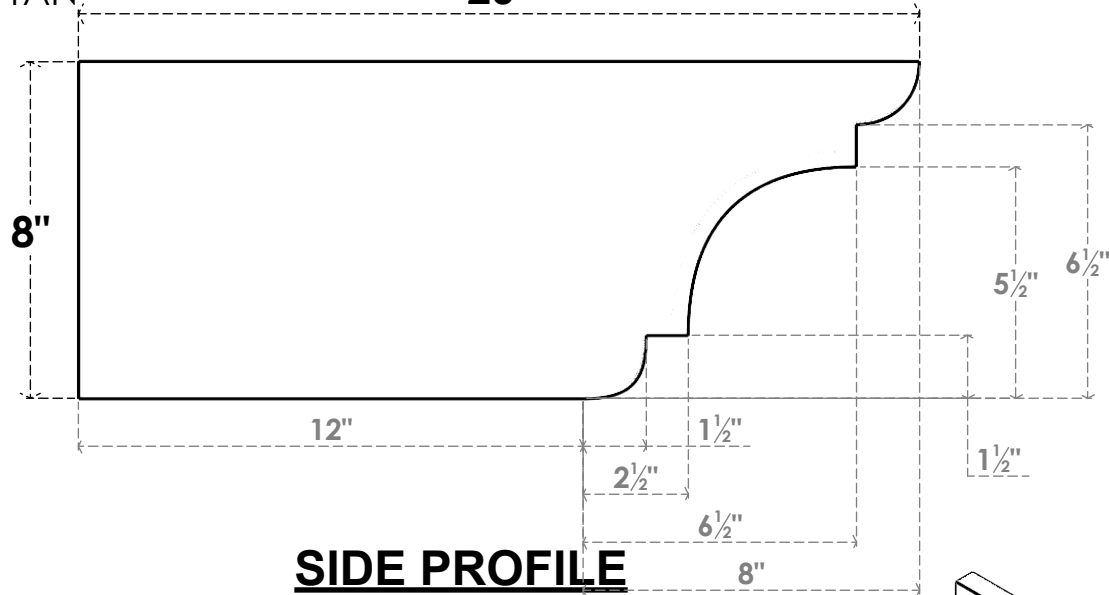

ITEM NUMBER: RFTURO06X08000X20000X008NEB00RCPR

6"W X 8"H X 20"L TIMBERTHANE ROUGH CEDAR NEW BRIGHTON FAUX WOOD OPEN RAFTER TAIL, 8"L END, PRIMED TAN

ISOMETRIC

GENERATED DATE : 03/02/2023

EKENA MILLWORK
2300 WEST MAIN ST.
CLARKSVILLE, TX 75426
TOLL FREE: 866-607-0453
WWW.EKENAMILLWORK.COM

NOTES

1. INSTALLATION TO BE COMPLETED IN ACCORDANCE WITH MANUFACTURER'S SPECIFICATIONS.
2. DRAWING MAY NOT BE TO SCALE
3. THIS DRAWING IS INTENDED FOR DESIGN AND PLANNING PURPOSES ONLY.
4. ALL INFORMATION CONTAINED HEREIN WAS CURRENT AT THE TIME OF DEVELOPMENT BUT MUST BE REVIEWED AND APPROVED BY THE PRODUCT MANUFACTURER TO BE CONSIDERED ACCURATE.
5. TIMBERTHANE ARCHITECTURAL PRODUCTS ARE MADE FROM HIGH DENSITY URETHANE AND COME FACTORY PRIMED